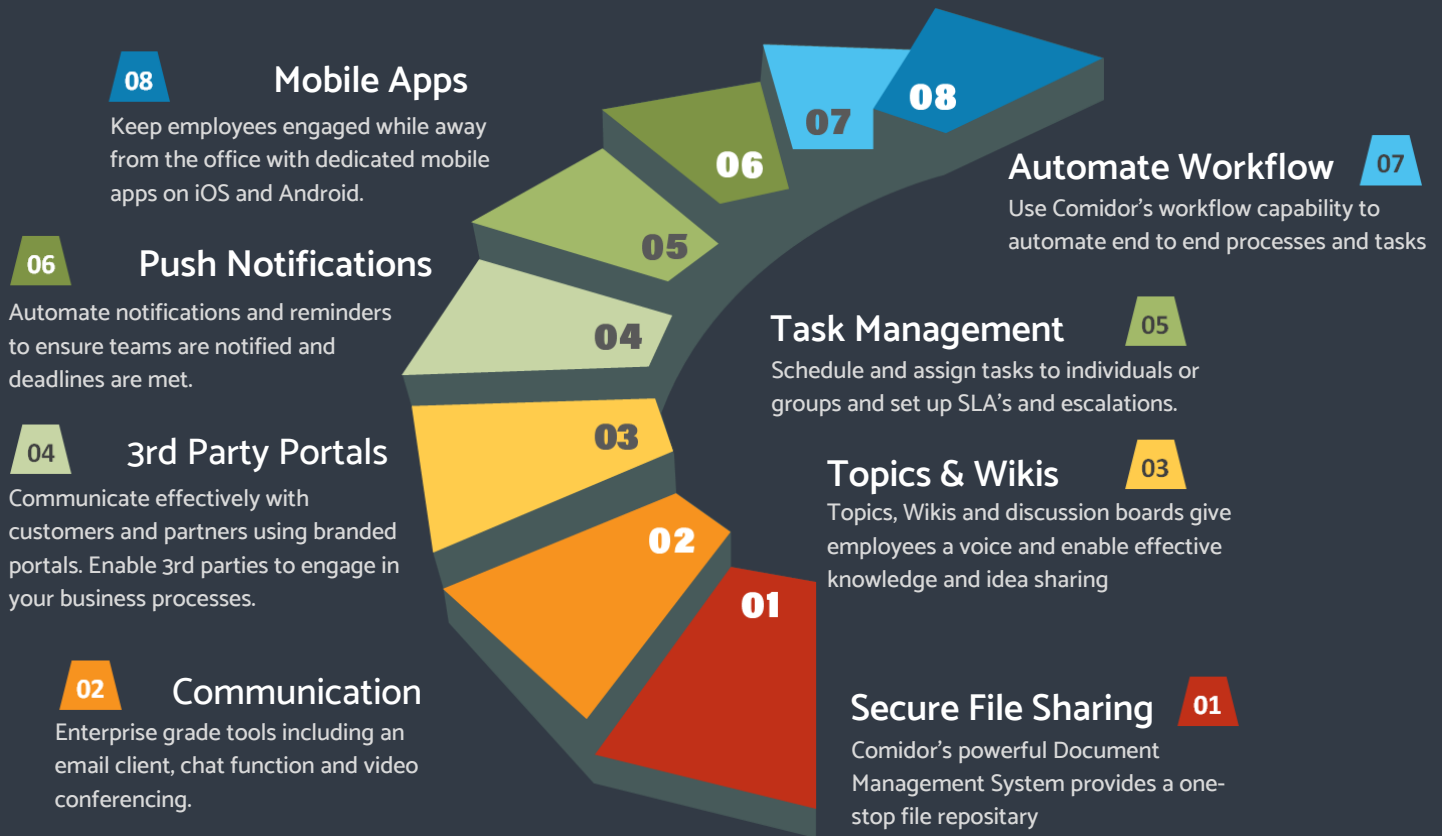

## Collaboration Tools - Enable Teamwork and Boost Productivity

### Unlimited Customisation

Customise any aspect of the platform quickly and effectively

### Interoperability

Combine BPM, RPA and AI with an eco system of business Apps

### Communication

Communicate effectively with enterprise grade tools